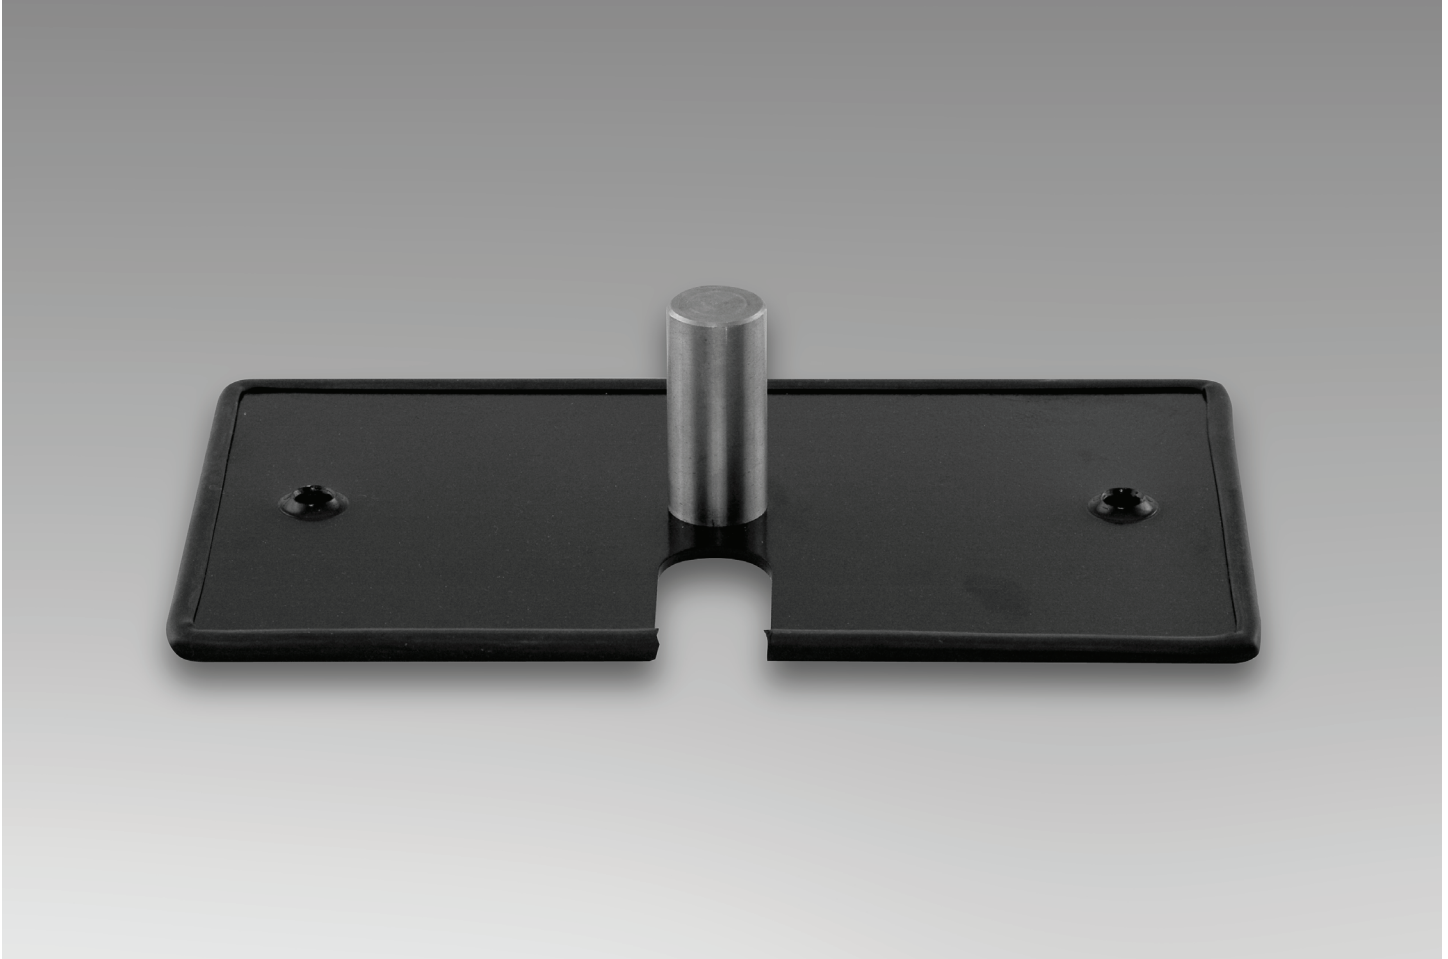

# **B511BK - 8"x14" Slip Fit Base Black Powder Coated**

- **8"x14" Base (picture shown with upgrade edge protector)**
- **Black Powder Coated**
- **Slip Fit Base with 3 Pin Placement Options**
- **Stacking Slot**
- **Standard with 3" Steel Pin**
- **6lbs**
- **Suggested for Uprights up to 3'**